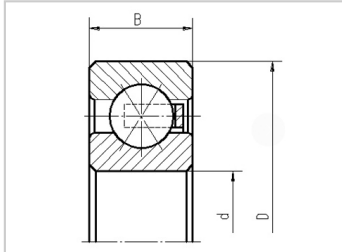

Thin-Walled Ball Bearings

Four-point Contact Ball Bearings-**KB025XP0**

参数信息:

Bearing No. :	KB025XP0
Boundary Dimensions :	
din :	2.5
dmm :	63.5
Din :	3.125
Dmm :	79.375
Bin :	0.3125
Bmm :	7.938
Basic Load Rating (kN)Radial :	
Cr :	3.77
Cor :	5.07
Basic Load Rating (kN)Axial :	
Ca :	8.36
Coa :	12.6
Speed Rating (rpm) :	4270
Weight(kg) :	0.091